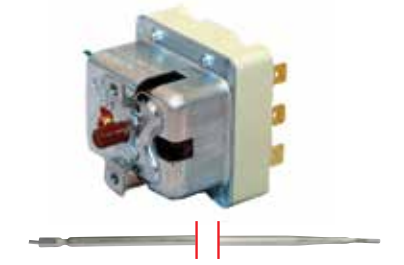

140 °C

Uyumlu Karşı Kodlar / Suitable for / Adaptable to

55.32522.814

Kod No Açıklamalar ve Teknik Bilgi

720514	Model	: Trifaze Limitör
	Marka	: EGO
	Kapiler Uzunluğu	: 900 mm
	Balp Çapı Ø ve Uzunluğu	: 3x230 mm
	Kontak	: 1
	Volt / Amper	: 400V / 10A
	Adaptör ve Rakor Ölçüsü	: -
	Kullanıldığı Cihazlar	: Boyler (Su Kaynatma Kazanı)

Code No Description and Technical Information

720514	Model	: Safety Thermostat
	Brand	: EGO
	Capillary Length	: 900 mm
	Bulb	: 3x230 mm
	No of Contacts	: 1
	Volt / Amp	: 400V / 10A
	Whit Adapter & Nipple Gland Size	: -
	Used In	: Water Boiler