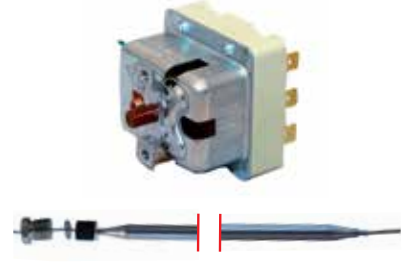

Kod No Açıklamalar ve Teknik Bilgi

720513	Model	: Trifaze Limitör
	Marka	: EGO
	Kapiler Uzunluğu	: 1490 mm
	Balp Çapı Ø ve Uzunluğu	: 6x94 mm
	Kontak	: 1
	Volt / Amper	: 400V / 10A
	Adaptör ve Rakor Ölçüsü	: M9x1
	Kullanıldığı Cihazlar	: Benmari

Code No Description and Technical Information

720513	Model	: Safety Thermostat
	Brand	: EGO
	Capillary Length	: 1490 mm
	Bulb	: 6x94 mm
	No of Contacts	: 1
	Volt / Amp	: 400V / 10A
	Whit Adapter & Nipple Gland Size	: M9x1
	Used In	: Bain Marie

105 °C

Uyumlu Karşı Kodlar / Suitable for / Adaptable to

55.32524.010

Kod No Açıklamalar ve Teknik Bilgi

720506	Model	: Trifaze Limitör
	Marka	: EGO
	Kapiler Uzunluğu	: 890 mm
	Balp Çapı Ø ve Uzunluğu	: 3,1x226 mm
	Kontak	: 1
	Volt / Amper	: 400V / 10A
	Adaptör ve Rakor Ölçüsü	: -
	Kullanıldığı Cihazlar	: Boyler (Su Kaynatma Kazanı)

Code No Description and Technical Information

720506	Model	: Safety Thermostat
	Brand	: EGO
	Capillary Length	: 890 mm
	Bulb	: 3,1x226 mm
	No of Contacts	: 1
	Volt / Amp	: 400V / 10A
	Whit Adapter & Nipple Gland Size	: -
	Used In	: Water Boiler