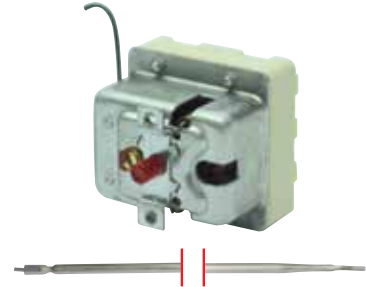

150 °C

Uyumlu Karşı Kodlar / Suitable for / Adaptable to

55.32522.827

Kod No Açıklamalar ve Teknik Bilgi

720515	Model	: Trifaze Limitör
	Marka	: EGO
	Kapiler Uzunluğu	: 900 mm
	Balp Çapı Ø ve Uzunluğu	: 4x115 mm
	Kontak	: 1
	Volt / Amper	: 400V / 10A
	Adaptör ve Rakor Ölçüsü	: -
	Kullanıldığı Cihazlar	: Fritöz

Code No Description and Technical Information

720515	Model	: Safety Thermostat
	Brand	: EGO
	Capillary Length	: 900 mm
	Bulb	: 4x115 mm
	No of Contacts	: 1
	Volt / Amp	: 400V / 10A
	Whit Adapter & Nipple Gland Size	: -
	Used In	: Fryer