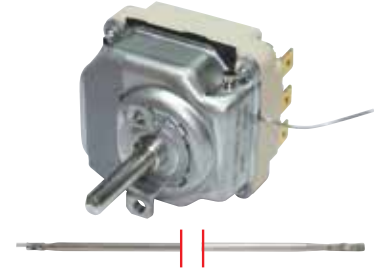

Code No Description and Technical Information

710824	Model	: Three Phase Thermostat
	Brand	: E.G.O
	Capillary Length	: 880 mm
	Bulb	: 3,1x226 mm
	D Shaft	: 6x4,6 mm - 23 mm
	No of Contacts	: 1
	Volt / Amp	: 250V/16A - 400V/10A
	Adapter & Nipple Gland Size	: -
	Used In	: Grill, Oven