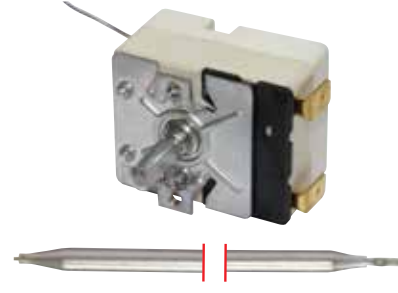

50-205°C

Uyumlu Karşı Kodlar / Suitable for / Adaptable to

55.13042.310

Kod No Açıklamalar ve Teknik Bilgi

710314	Model	: Monofaze Termostat
	Marka	: E.G.O
	Kapiler Uzunluğu	: 870 mm
	Balp Çapı Ø ve Uzunluğu	: 3,1x201 mm
	Mil Çapı Ø ve Uzunluğu	: 6x4,6 mm - 23 mm
	Kontak	: 1
	Volt / Amper	: 250V/16A - 400V/10A
	Adaptör ve Rakor Ölçüsü	: M9x1
	Kullanıldığı Cihazlar	: Fritöz, Piliç Kızartma Makinesi

Code No Description and Technical Information

710314	Model	: Single Phase Thermostat
	Brand	: E.G.O
	Capillary Length	: 870 mm
	Bulb	: 3,1x201 mm
	D Shaft	: 6x4,6 mm - 23 mm
	No of Contacts	: 1
	Volt / Amp	: 250V/16A
	Adapter & Nipple Gland Size	: M9x1
	Used in	: Fryer, Chicken Rotisserie Machine