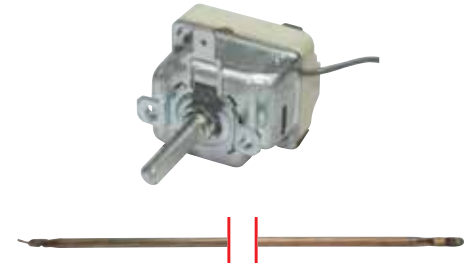

Code No Description and Technical Information

710711	Model	: Single Phase Thermostat
	Brand	: E.G.O
	Capillary Length	: 1270 mm
	Bulb	: 4x120 mm
	D Shaft	: 6x4,6 - 23 mm
	No of Contacts	: 1
	Volt / Amp	: 250V / 16A
	Adapter & Nipple Gland Size	: -
	Used In	: Grill, Oven