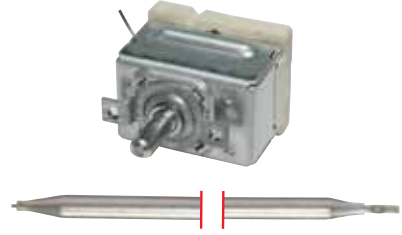

Kod No	Açıklamalar ve Teknik Bilgi
710500	Model : Monofaze Termostat Marka : E.G.O Kapiler Uzunluğu : 840 mm Balp Çapı Ø ve Uzunluğu : 6x94 mm Mil Çapı Ø ve Uzunluğu : 6x4,6 mm - 23 mm Kontak : 1 Volt / Amper : 220V / 13A Adaptör ve Rakor Ölçüsü : - Kullanıldığı Cihazlar : Benmari, Termosifon

Code No	Description and Technical Information
710500	Model : Single Phase Thermostat Brand : E.G.O Capillary Length : 840 mm Bulb : 6x94 mm D Shaft : 6x4,6 mm - 23 mm No of Contacts : 1 Volt / Amp : 220V / 13A Adapter & Nipple Gland Size : - Used In : Bain Marie, Gayser

30-85 °C

Uyumlu Karşı Kodlar / Suitable for / Adaptable to
55.17012.010

Kod No	Açıklamalar ve Teknik Bilgi
710501	Model : Monofaze Termostat Marka : E.G.O Kapiler Uzunluğu : 840 mm Balp Çapı Ø ve Uzunluğu : 6x94 mm Mil Çapı Ø ve Uzunluğu : 6x4,6 mm - 16 mm Kontak : 1 Volt / Amper : 220V / 13A Adaptör ve Rakor Ölçüsü : - Kullanıldığı Cihazlar : Benmari, Boyler

Code No	Description and Technical Information
710501	Model : Single Phase Thermostat Brand : E.G.O Capillary Length : 840 mm Bulb : 6x94 mm D Shaft : 6x4,6 mm - 16 mm No of Contacts : 1 Volt / Amp : 220V / 13A Adapter & Nipple Gland Size : - Used In : Bain Marie, Boiler