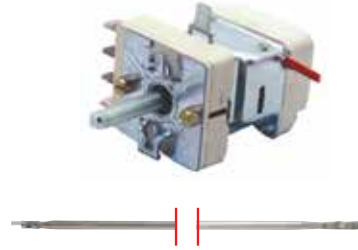

Kod No	Açıklamalar ve Teknik Bilgi
710702	Model : Monofaze Termostat (Akuple) Marka : E.G.O Kapiler Uzunluğu : 2500 mm (1400 mm'si Silikon Kaplı) Balp Çapı Ø ve Uzunluğu : 4x229 mm Mil Çapı Ø ve Uzunluğu : 6x4,6 mm - 23 mm Kontak : 1 Volt / Amper : 250V / 16A Adaptör ve Rakor Ölçüsü : - Kullanıldığı Cihazlar : Fritöz

Code No	Description and Technical Information
710702	Model : Single Phase Thermostat (Coupled) Brand : E.G.O Capillary Length : 2500 mm (1400 mm Silicon Insulated) Bulb : 4x229 mm D Shaft : 6x4,6 mm - 23 mm No of Contacts : 1 Volt / Amp : 250V / 16A Adapter & Nipple Gland Size : - Used In : Fryer

90-185 °C

Uyumlu Karşı Kodlar / Suitable for / Adaptable to
55.19639.800

Kod No	Açıklamalar ve Teknik Bilgi
710704	Model : Monofaze Termostat (Akuple) Marka : E.G.O Kapiler Uzunluğu : 2420 mm (1410 mm'si Teflon Kaplı) Balp Çapı Ø ve Uzunluğu : 4x235 mm Mil Çapı Ø ve Uzunluğu : 6x4,6 mm - 23 mm Kontak : 1 Volt / Amper : 250V / 16A Adaptör ve Rakor Ölçüsü : - Kullanıldığı Cihazlar : Fritöz

Code No	Description and Technical Information
710704	Model : Single Phase Thermostat (Coupled) Brand : E.G.O Capillary Length : 2420 mm (1410 mm Teflon Insulated) Bulb : 4x235 mm D Shaft : 6x4,6 mm - 23 mm No of Contacts : 1 Volt / Amp : 250V / 16A Adapter & Nipple Gland Size : - Used In : Fryer