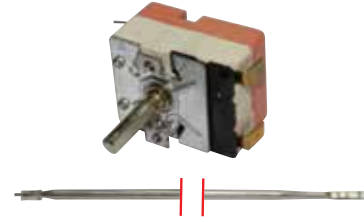

50-280 °C

Uyumlu Karşı Kodlar / Suitable for / Adaptable to
55.13052.270

Kod No	Açıklamalar ve Teknik Bilgi
710312	Model : Monofaze Termostat Marka : E.G.O Kapiler Uzunluğu : 390 mm Balp Çapı Ø ve Uzunluğu : 6x57 mm Mil Çapı Ø ve Uzunluğu : 6x4,6 mm - 10 mm Kontak : 1 Volt / Amper : 250V/16A Adaptör ve Rakor Ölçüsü : - Kullanıldığı Cihazlar : Izgara
Code No	Description and Technical Information
710312	Model : Single Phase Thermostat Brand : E.G.O Capillary Length : 830 mm Bulb : 6x57 mm D Shaft : 6x4,6 mm - 10 mm No of Contacts : 1 Volt / Amp : 250V/16A Adapter & Nipple Gland Size : - Used In : Grill