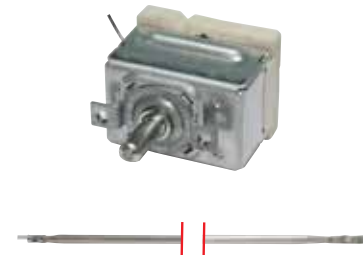

48-285 °C

Uyumlu Karşı Kodlar / Suitable for / Adaptable to

55.17052.040