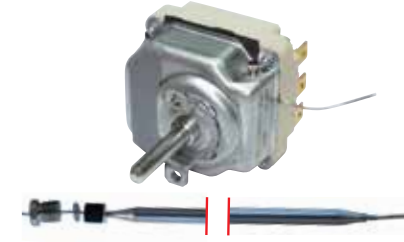

100-180 °C

Uyumlu Karşı Kodlar / Suitable for / Adaptable to

55.34032.130

Kod No Açıklamalar ve Teknik Bilgi

710807	Model : Trifaze Termostat
Marka : E.G.O	
Kapiler Uzunluğu : 2600 mm	
Balp Çapı Ø ve Uzunluğu : 4x235 mm	
Mil Çapı Ø ve Uzunluğu : 6x4,6 mm - 23 mm	
Kontak : 1	
Volt / Amper : 240V/16A - 400V/10A	
Adaptör ve Rakor Ölçüsü : M8x1	
Kullanıldığı Cihazlar : Fritöz	

Code No Description and Technical Information

710807	Model : Three Phase Thermostat
Brand : E.G.O	
Capillary Length : 2600 mm	
Bulb : 4x235 mm	
D Shaft : 6x4,6 mm - 23 mm	
No of Contacts : 1	
Volt / Amp : 240V/16A - 400V/10A	
Adapter & Nipple Gland Size : M8x1	
Used In : Fryer