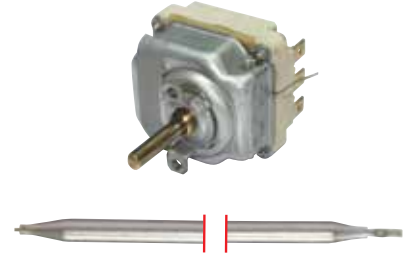

Code No Description and Technical Information

710801	Model : Three Phase Thermostat
Brand : E.G.O	
Capillary Length : 840 mm	
Bulb : 6x131 mm	
D Shaft : 6x4,6 mm - 23 mm	
No of Contacts : 1	
Volt / Amp : 250V/16A - 400V/10A	
Adapter & Nipple Gland Size : -	
Used In : Fryer	