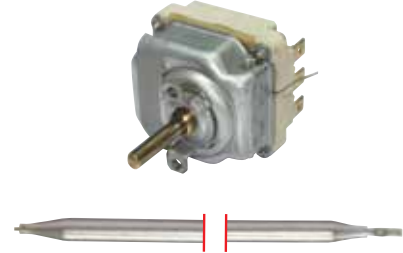

Kod No Açıklamalar ve Teknik Bilgi

710815	Model	: Trifaze Termostat
	Marka	: E.G.O
	Kapiler Uzunluğu	: 1180 mm
	Balp Çapı Ø ve Uzunluğu	: 6x129 mm
	Mil Çapı Ø ve Uzunluğu	: 6x4,6 mm - 23 mm
	Kontak	: 1
	Volt / Amper	: 250V/16A - 400V/10A
	Adaptör ve Rakor Ölçüsü	: -
	Kullanıldığı Cihazlar	: Benmari, Boyler

Code No Description and Technical Information

710815	Model	: Three Phase Thermostat
	Brand	: E.G.O
	Capillary Length	: 1180 mm
	Bulb	: 6x129 mm
	D Shaft	: 6x4,6 mm - 23 mm
	No of Contacts	: 1
	Volt / Amp	: 250V/16A - 400V/10A
	Adapter & Nipple Gland Size	: -
	Used In	: Bain Marie, Boiler

31-112 °C

Uyumlu Karşı Kodlar / Suitable for / Adaptable to

55.34023.815

Kod No Açıklamalar ve Teknik Bilgi

710820	Model	: Trifaze Termostat
	Marka	: E.G.O
	Kapiler Uzunluğu	: 1480 mm
	Balp Çapı Ø ve Uzunluğu	: 6x129 mm
	Mil Çapı Ø ve Uzunluğu	: 6x4,6 mm - 23 mm
	Kontak	: 1
	Volt / Amper	: 250V/16A - 400V/10A
	Adaptör ve Rakor Ölçüsü	: -
	Kullanıldığı Cihazlar	: Benmari, Boyler

Code No Description and Technical Information

710820	Model	: Three Phase Thermostat
	Brand	: E.G.O
	Capillary Length	: 1480 mm
	Bulb	: 6x129 mm
	D Shaft	: 6x4,6 mm - 23 mm
	No of Contacts	: 1
	Volt / Amp	: 250V/16A - 400V/10A
	Adapter & Nipple Gland Size	: -
	Used In	: Bain Marie, Boiler