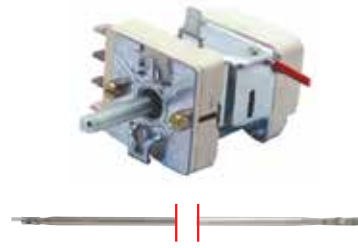

62-189°C

Uyumlu Karşı Kodlar / Suitable for / Adaptable to
55.19632.030