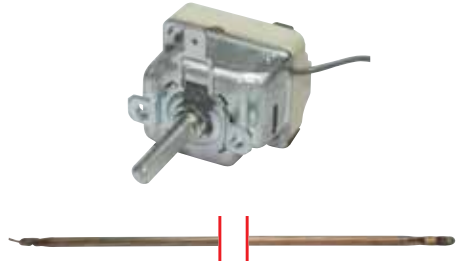

Code No Description and Technical Information

710708	Model	: Single Phase Thermostat (Coupled)
	Brand	: E.G.O
	Capillary Length	: 900 mm
	Bulb	: 3x225 mm
	D Shaft	: 6x4,6 mm - 16 mm
	No of Contacts	: 1
	Volt / Amp	: 250V / 16A
	Adapter & Nipple Gland Size	: -
	Used In	: Grill