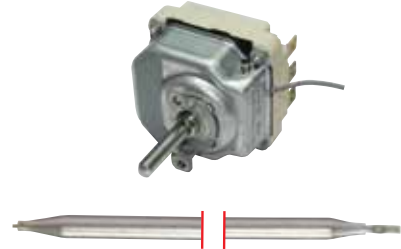

Code No Description and Technical Information

710823	Model	: Three Phase Thermostat
	Brand	: E.G.O
	Capillary Length	: 1780 mm
	Bulb	: 6x77 mm
	D Shaft	: 6x4,6 mm - 23 mm
	No of Contacts	: 1
	Volt / Amp	: 250V/16A - 400V/10A
	Adapter & Nipple Gland Size	: -
	Used In	: Grill