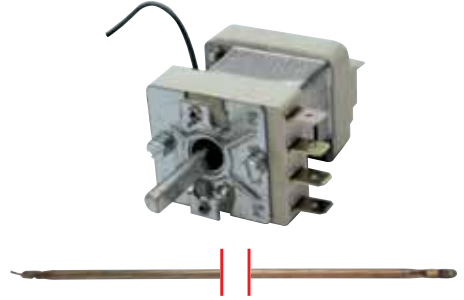

Code No Description and Technical Information

710816	Model	: Single Phase Thermostat (Coupled)
	Brand	: E.G.O
	Capillary Length	: 1270 mm
	Bulb	: 4x120 mm
	D Shaft	: 6x4,6 mm - 23 mm
	No of Contacts	: 1
	Volt / Amp	: 250V / 16A
	Adapter & Nipple Gland Size	: -
	Used In	: Fryer