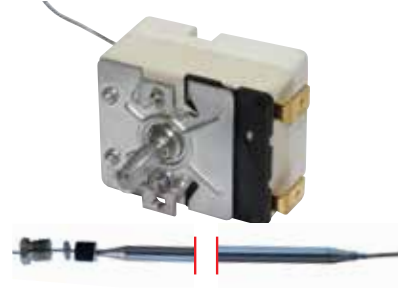

Kod No Açıklamalar ve Teknik Bilgi

710313	Model	: Monofaze Termostat
	Marka	: E.G.O
	Kapiler Uzunluğu	: 1090 mm
	Balp Çapı Ø ve Uzunluğu	: 6x94 mm
	Mil Çapı Ø ve Uzunluğu	: 6x4,6 mm - 23 mm
	Kontak	: 1
	Volt / Amper	: 250V/16A
	Adaptör ve Rakor Ölçüsü	: M9x1
	Kullanıldığı Cihazlar	: Fritöz

Code No Description and Technical Information

710313	Model	: Single Phase Thermostat
	Brand	: E.G.O
	Capillary Length	: 1090 mm
	Bulb	: 6x94 mm
	D Shaft	: 6x4,6 mm - 23 mm
	No of Contacts	: 1
	Volt / Amp	: 250V/16A
	Adapter & Nipple Gland Size	: M9x1
	Used In	: Fryer

94-190 °C

Uyumlu Karşı Kodlar / Suitable for / Adaptable to

55.13039.300

Kod No Açıklamalar ve Teknik Bilgi

710318	Model	: Monofaze Termostat
	Marka	: E.G.O
	Kapiler Uzunluğu	: 870 mm
	Balp Çapı Ø ve Uzunluğu	: 6x77 mm
	Mil Çapı Ø ve Uzunluğu	: 6x4,6 mm - 23 mm
	Kontak	: 1
	Volt / Amper	: 250V/16A
	Adaptör ve Rakor Ölçüsü	: -
	Kullanıldığı Cihazlar	: Fritöz, Piliç Kızartma Makinesi

Code No Description and Technical Information

710318	Model	: Single Phase Thermostat
	Brand	: E.G.O
	Capillary Length	: 870 mm
	Bulb	: 6x77 mm
	D Shaft	: 6x4,6 mm - 23 mm
	No of Contacts	: 1
	Volt / Amp	: 250V/16A
	Adapter & Nipple Gland Size	: -
	Used In	: Fryer, Chicken Rotisserie Machine