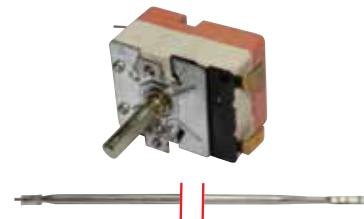

100 - 500°C

Uyumlu Karşı Kodlar / Suitable for / Adaptable to
55.13083.040