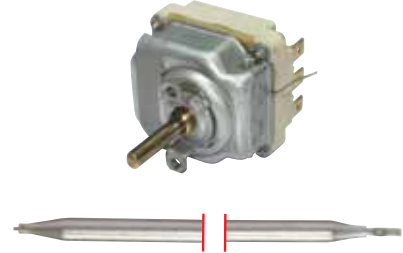

Code No Description and Technical Information

710820	Model	: Three Phase Thermostat
	Brand	: E.G.O
	Capillary Length	: 1480 mm
	Bulb	: 6x129 mm
	D Shaft	: 6x4,6 mm - 23 mm
	No of Contacts	: 1
	Volt / Amp	: 250V/16A - 400V/10A
	Adapter & Nipple Gland Size	: -
	Used In	: Bain Marie, Boiler