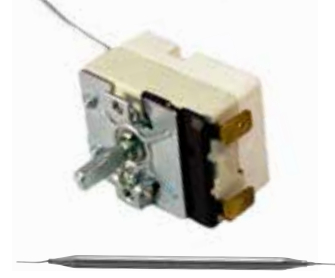

31-85 °C

Uyumlu Karşı Kodlar / Suitable for / Adaptable to

55.13012.010

Kod No Açıklamalar ve Teknik Bilgi

710320	Model	: Monofaze Termostat
	Marka	: E.G.O
	Kapiler Uzunluğu	: 830 mm
	Balp Çapı Ø ve Uzunluğu	: 3,9x163 mm
	Mil Çapı Ø ve Uzunluğu	: 6x4,6 - 23 mm
	Kontak	: 1
	Volt / Amper	: 250V/16A
	Adaptör ve Rakor Ölçüsü	: -
	Kullanıldığı Cihazlar	: Pizza Fırını

Code No Description and Technical Information

710320	Model	: Single Phase Thermostat
	Brand	: E.G.O
	Capillary Length	: 830 mm
	Bulb	: 3,9x163 mm
	D Shaft	: 6x4,6 - 23 mm
	No of Contacts	: 1
	Volt / Amp	: 250V/16A
	Adapter & Nipple Gland Size	: -
	Used In	: Pizza Oven