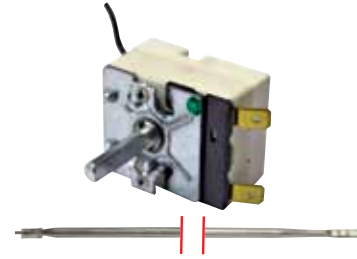

50-215 °C

Uyumlu Karşı Kodlar / Suitable for / Adaptable to

55.13042.290

Kod No Açıklamalar ve Teknik Bilgi

710304	Model	: Monofaze Termostat
	Marka	: E.G.O
	Kapiler Uzunluğu	: 830 mm
	Balp Çapı Ø ve Uzunluğu	: 4x111 mm
	Mil Çapı Ø ve Uzunluğu	: 6x4,6 mm - 23 mm
	Kontak	: 1
	Volt / Amper	: 250V/16A
	Adaptör ve Rakor Ölçüsü	: -
	Kullanıldığı Cihazlar	: Fritöz, Piliç Kızartma Makinesi

Code No Description and Technical Information

710304	Model	: Single Phase Thermostat
	Brand	: E.G.O
	Capillary Length	: 830 mm
	Bulb	: 4x111 mm
	D Shaft	: 6x4,6 mm - 23 mm
	No of Contacts	: 1
	Volt / Amp	: 250V/16A
	Adapter & Nipple Gland Size	: -
	Used In	: Fryer, Chicken Rotisserie Machine