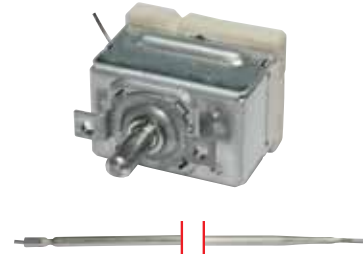

48-250 °C

Uyumlu Karşı Kodlar / Suitable for / Adaptable to

55.17042.020

Kod No Açıklamalar ve Teknik Bilgi

710507	Model	: Monofaze Termostat
	Marka	: E.G.O
	Kapiler Uzunluğu	: 840 mm
	Balp Çapı Ø ve Uzunluğu	: 3,03x196 mm
	Mil Çapı Ø ve Uzunluğu	: 6x4,6 mm - 23 mm
	Kontak	: 1
	Volt / Amper	: 220V / 13A
	Adaptör ve Rakor Ölçüsü	: -
	Kullanıldığı Cihazlar	: Fritöz, Piliç Kızartma

Code No Description and Technical Information

710507	Model	: Single Phase Thermostat
	Brand	: E.G.O
	Capillary Length	: 840 mm
	Bulb	: 3,03x196 mm
	D Shaft	: 6x4,6 mm - 23 mm
	No of Contacts	: 1
	Volt / Amp	: 220V / 13A
	Adapter & Nipple Gland Size	: -
	Used In	: Fryer, Chicken Rotisserie Machine