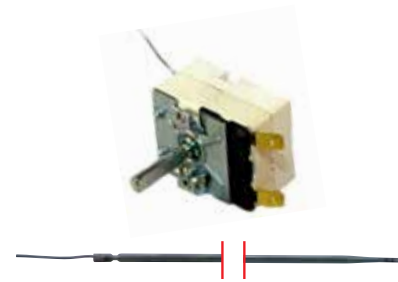

50-250°C

Uyumlu Karşı Kodlar / Suitable for / Adaptable to

55.13042.260