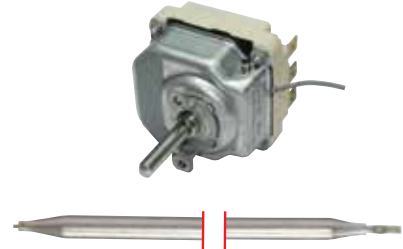

Code No Description and Technical Information

710804	Model	: Three Phase Thermostat
	Brand	: E.G.O
	Capillary Length	: 2430 mm
	Bulb	: 6x77 mm
	D Shaft	: 6x4,6 mm - 23 mm
	No of Contacts	: 1
	Volt / Amp	: 250V/16A - 400V/10A
	Adapter & Nipple Gland Size	: -
	Used In	: Fryer, Grill