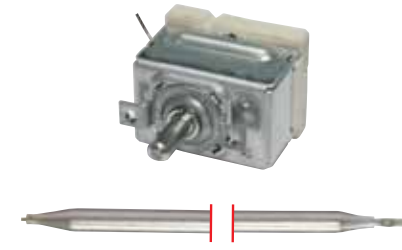

30-120 °C

Uyumlu Karşı Kodlar / Suitable for / Adaptable to

55.17222.010