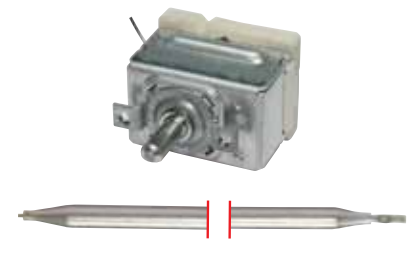

30-75 °C

Uyumlu Karşı Kodlar / Suitable for / Adaptable to

55.17011.010