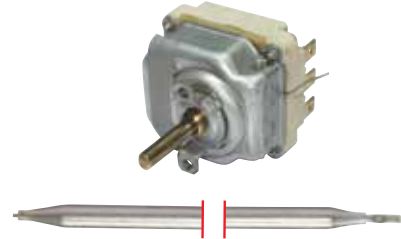

Code No Description and Technical Information

710803	Model : Three Phase Thermostat
Brand : E.G.O	
Capillary Lenght : 880 mm	
Bulb : 6x77 mm	
D Shaft : 6x4,6 mm - 23 mm	
No of Contacts : 1	
Volt / Amp : 250V/16A - 400V/10A	
Adapter & Nipple Gland Size : -	
Used In : Grill	