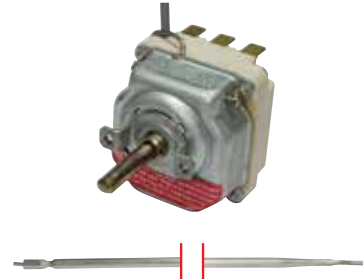

90-470 °C

Uyumlu Karşı Kodlar / Suitable for / Adaptable to

55.34089.010

Kod No Açıklamalar ve Teknik Bilgi

710811	Model	: Trifaze Termostat
	Marka	: E.G.O
	Kapiler Uzunluğu	: 1110 mm
	Balp Çapı Ø ve Uzunluğu	: 3,9x228 mm
	Mil Çapı Ø ve Uzunluğu	: 6x4,6 mm - 23 mm
	Kontak	: 1
	Volt / Amper	: 250V/16A - 400V/10A
	Adaptör ve Rakor Ölçüsü	: -
	Kullanıldığı Cihazlar	: Pizza Fırını

Code No Description and Technical Information

710811	Model	: Three Phase Thermostat
	Brand	: E.G.O
	Capillary Length	: 1110 mm
	Bulb	: 3,9x228 mm
	D Shaft	: 6x4,6 mm - 23 mm
	No of Contacts	: 1
	Volt / Amp	: 250V/16A - 400V/10A
	Adapter & Nipple Gland Size	: -
	Used In	: Pizza Oven