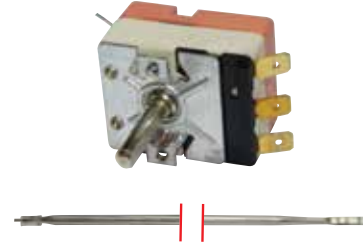

Kod No	Açıklamalar ve Teknik Bilgi
710308	Model : Monofaze Termostat Marka : E.G.O Kapiler Uzunluğu : 830 mm Balp Çapı Ø ve Uzunluğu : 3,1x201 mm Mil Çapı Ø ve Uzunluğu : 6x4,6 mm - 23 mm Kontak : 1 Volt / Amper : 250V/16A Adaptör ve Rakor Ölçüsü : - Kullanıldığı Cihazlar : Fritöz, Piliç Kızartma Makinesi
Code No	Description and Technical Information
710308	Model : Single Phase Thermostat Brand : E.G.O Capillary Length : 830 mm Bulb : 3,01x201 mm D Shaft : 6x4,6 mm - 23 mm No of Contacts : 1 Volt / Amp : 250V/16A Adapter & Nipple Gland Size : - Used In : Fryer, Chicken Rotisserie Machine

50-250 °C

Uyumlu Karşı Kodlar / Suitable for / Adaptable to
55.13242.020

Kod No	Açıklamalar ve Teknik Bilgi
710305	Model : Monofaze Termostat Marka : E.G.O Kapiler Uzunluğu : 830 mm Balp Çapı Ø ve Uzunluğu : 3,03x160 mm Mil Çapı Ø ve Uzunluğu : 6x4,6 mm - 23 mm Kontak : 1 Volt / Amper : 250V/16A Adaptör ve Rakor Ölçüsü : - Kullanıldığı Cihazlar : Fritöz, Piliç Kızartma Makinesi
Code No	Description and Technical Information
710305	Model : Single Phase Thermostat Brand : E.G.O Capillary Length : 830 mm Bulb : 3,03x160 mm D Shaft : 6x4,6 mm - 23 mm No of Contacts : 1 Volt / Amp : 250V/16A Adapter & Nipple Gland Size : - Used In : Fryer, Chicken Rotisserie Machine