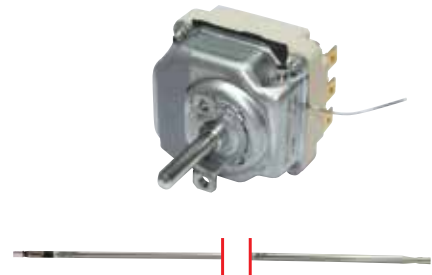

Code No Description and Technical Information

710819	Model : Three Phase Thermostat
Brand : E.G.O	
Capillary Lenght : 1440 mm	
Bulb : 4x292 mm	
D Shaft : 6x4,6 mm - 23 mm	
No of Contacts : 1	
Volt / Amp : 250V/16A - 400V/10A	
Adapter & Nipple Gland Size : -	
Used In : Grill	