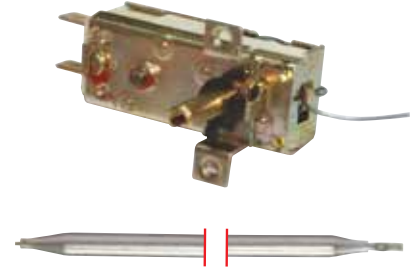

30-100 °C

Uyumlu Karşı Kodlar / Suitable for / Adaptable to

55.14019.180

Kod No Açıklamalar ve Teknik Bilgi

710403	Model	: Monofaze Termostat
	Marka	: E.G.O
	Kapiler Uzunluğu	: 400 mm
	Balp Çapı Ø ve Uzunluğu	: 3,1x248 mm
	Mil Çapı Ø ve Uzunluğu	: 6x4,6 mm - 16 mm
	Kontak	: 1
	Volt / Amper	: 230V / 16A
	Adaptör ve Rakor Ölçüsü	: -
	Kullanıldığı Cihazlar	: Fritöz

Code No Description and Technical Information

710403	Model	: Single Phase Thermostat
	Brand	: E.G.O
	Capillary Length	: 400 mm
	Bulb	: 3,1x248 mm
	D Shaft	: 6x4,6 mm - 15 mm
	No of Contacts	: 1
	Volt / Amp	: 230V / 16A
	Adapter & Nipple Gland Size	: -
	Used In	: Fryer