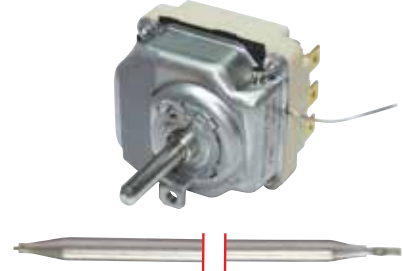

Code No Description and Technical Information

710810	Model	: Three Phase Thermostat
	Brand	: E.G.O
	Capillary Length	: 1780 mm
	Bulb	: 6x77 mm
	D Shaft	: 6x4,6 mm - 23 mm
	No of Contacts	: 1
	Volt / Amp	: 250V/16A - 400V/10A
	Adapter & Nipple Gland Size	: -
	Used In	: Grill