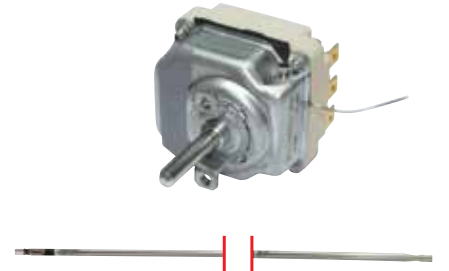

Code No Description and Technical Information

710813	Model	: Three Phase Thermostat
	Brand	: E.G.O
	Capillary Length	: 1280 mm
	Bulb	: 4x128 mm
	D Shaft	: 6x4,6 mm - 23 mm
	No of Contacts	: 1
	Volt / Amp	: 240V/16A - 400V/10A
	Adapter & Nipple Gland Size	: -
	Used In	: Grill, Oven