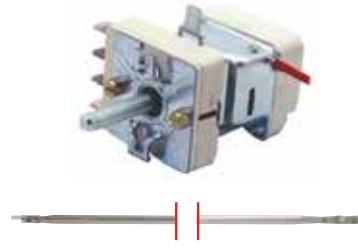

91-187 °C

Uyumlu Karşı Kodlar / Suitable for / Adaptable to
55.19639.030

Kod No	Açıklamalar ve Teknik Bilgi
710707	Model : Monofaze Termostat (Akuple) Marka : E.G.O Kapiler Uzunluğu : 870 Balp Çapı Ø ve Uzunluğu : 6x133 mm Mil Çapı Ø ve Uzunluğu : 6x4,6 mm - 23 mm Kontak : 1 Volt / Amper : 250V / 16A Adaptör ve Rakor Ölçüsü : M9x1 Kullanıldığı Cihazlar : Fritöz

Code No	Description and Technical Information
710707	Model : Single Phase Thermostat (Coupled) Brand : E.G.O Capillary Length : 870 mm Bulb : 6x133 mm D Shaft : 6x4,6 mm - 23 mm No of Contacts : 1 Volt / Amp : 250V / 16A Adapter & Nipple Gland Size : M9x1 Used In : Fryer