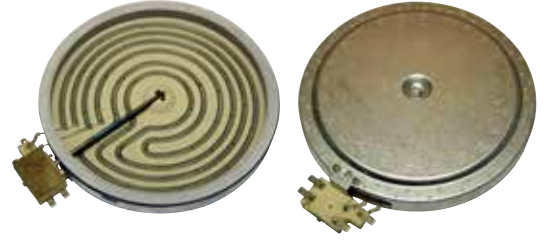

Kod No Açıklamalar ve Teknik Bilgi

780104	Model	: Radiant Isı Plakası
	Marka	: E.G.O
	Boyutlar	: 220 mm
	Protektör	: -
	Watt / Volt	: 2100W / 230V

Code No Description and Technical Information

780104	Model	: Radiant Hot Plate
	Brand	: E.G.O
	Dimensions	: 220 mm
	Protector	: -
	Watt / Voltage	: 2100W / 230V

Uyumlu Karşı Kodlar / Suitable for / Adaptable to

10.71631.004

Kod No Açıklamalar ve Teknik Bilgi

780105	Model	: Radiant Isı Plakası
	Marka	: E.G.O
	Boyutlar	: 200 mm
	Protektör	: -
	Watt / Volt	: 1700W / 230V

Code No Description and Technical Information

780105	Model	: Radiant Hot Plate
	Brand	: E.G.O
	Dimensions	: 200 mm
	Protector	: -
	Watt / Voltage	: 1700W / 230V