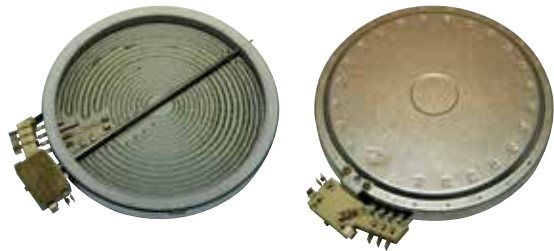

Uyumlu Karşı Kodlar / Suitable for / Adaptable to

10.59313.004